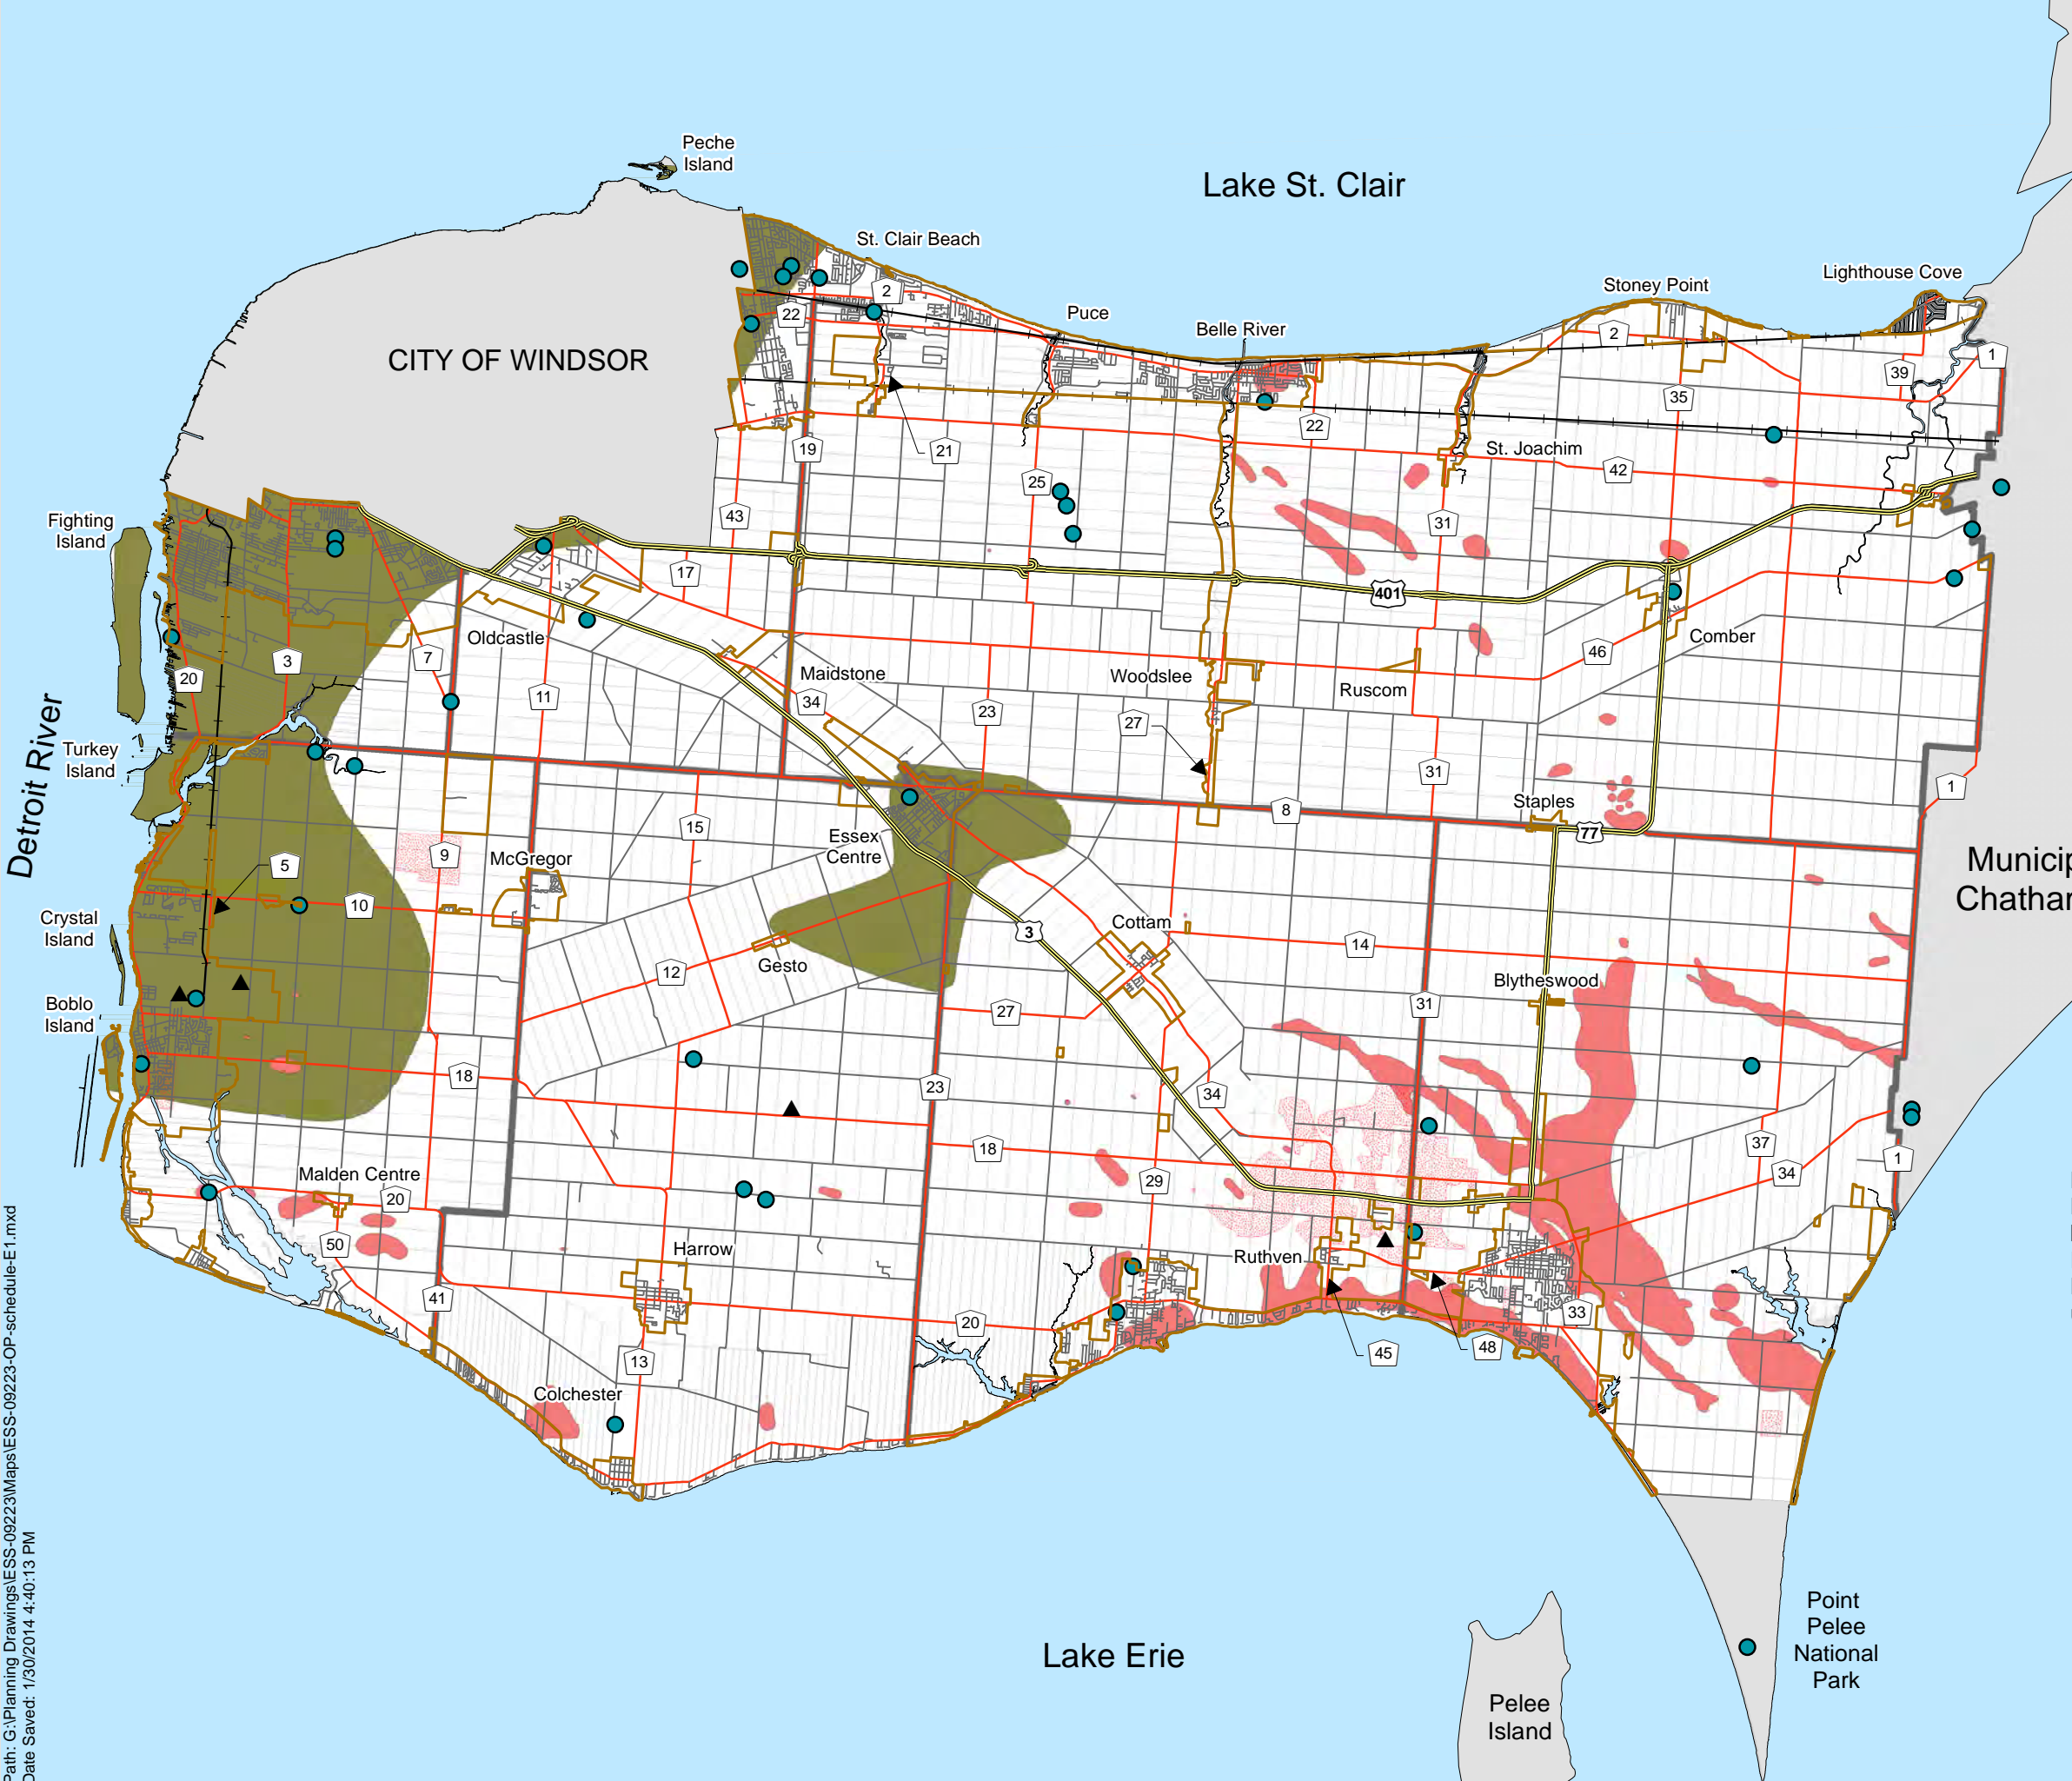

County of Essex

Schedule E1

Resources

Legend

- Local Roads
- County Roads
- Provincial Highway
- Railway
- Essex County Municipalities
- Settlement Areas
- Lot Fabric
- Open Waste Disposal Site
- Closed/Historic Waste Disposal Site
- Mineral Aggregate
- Petroleum
- Salt Deposits

Municipality of Chatham - Kent

Note*
 Known petroleum wells and associated works should be considered in the review of Planning Act applications. Please reference the Ontario Oil, Gas and Salt Resources Library website (www.ogsrlibrary.com) to obtain the most up-to-date information regarding known petroleum wells.