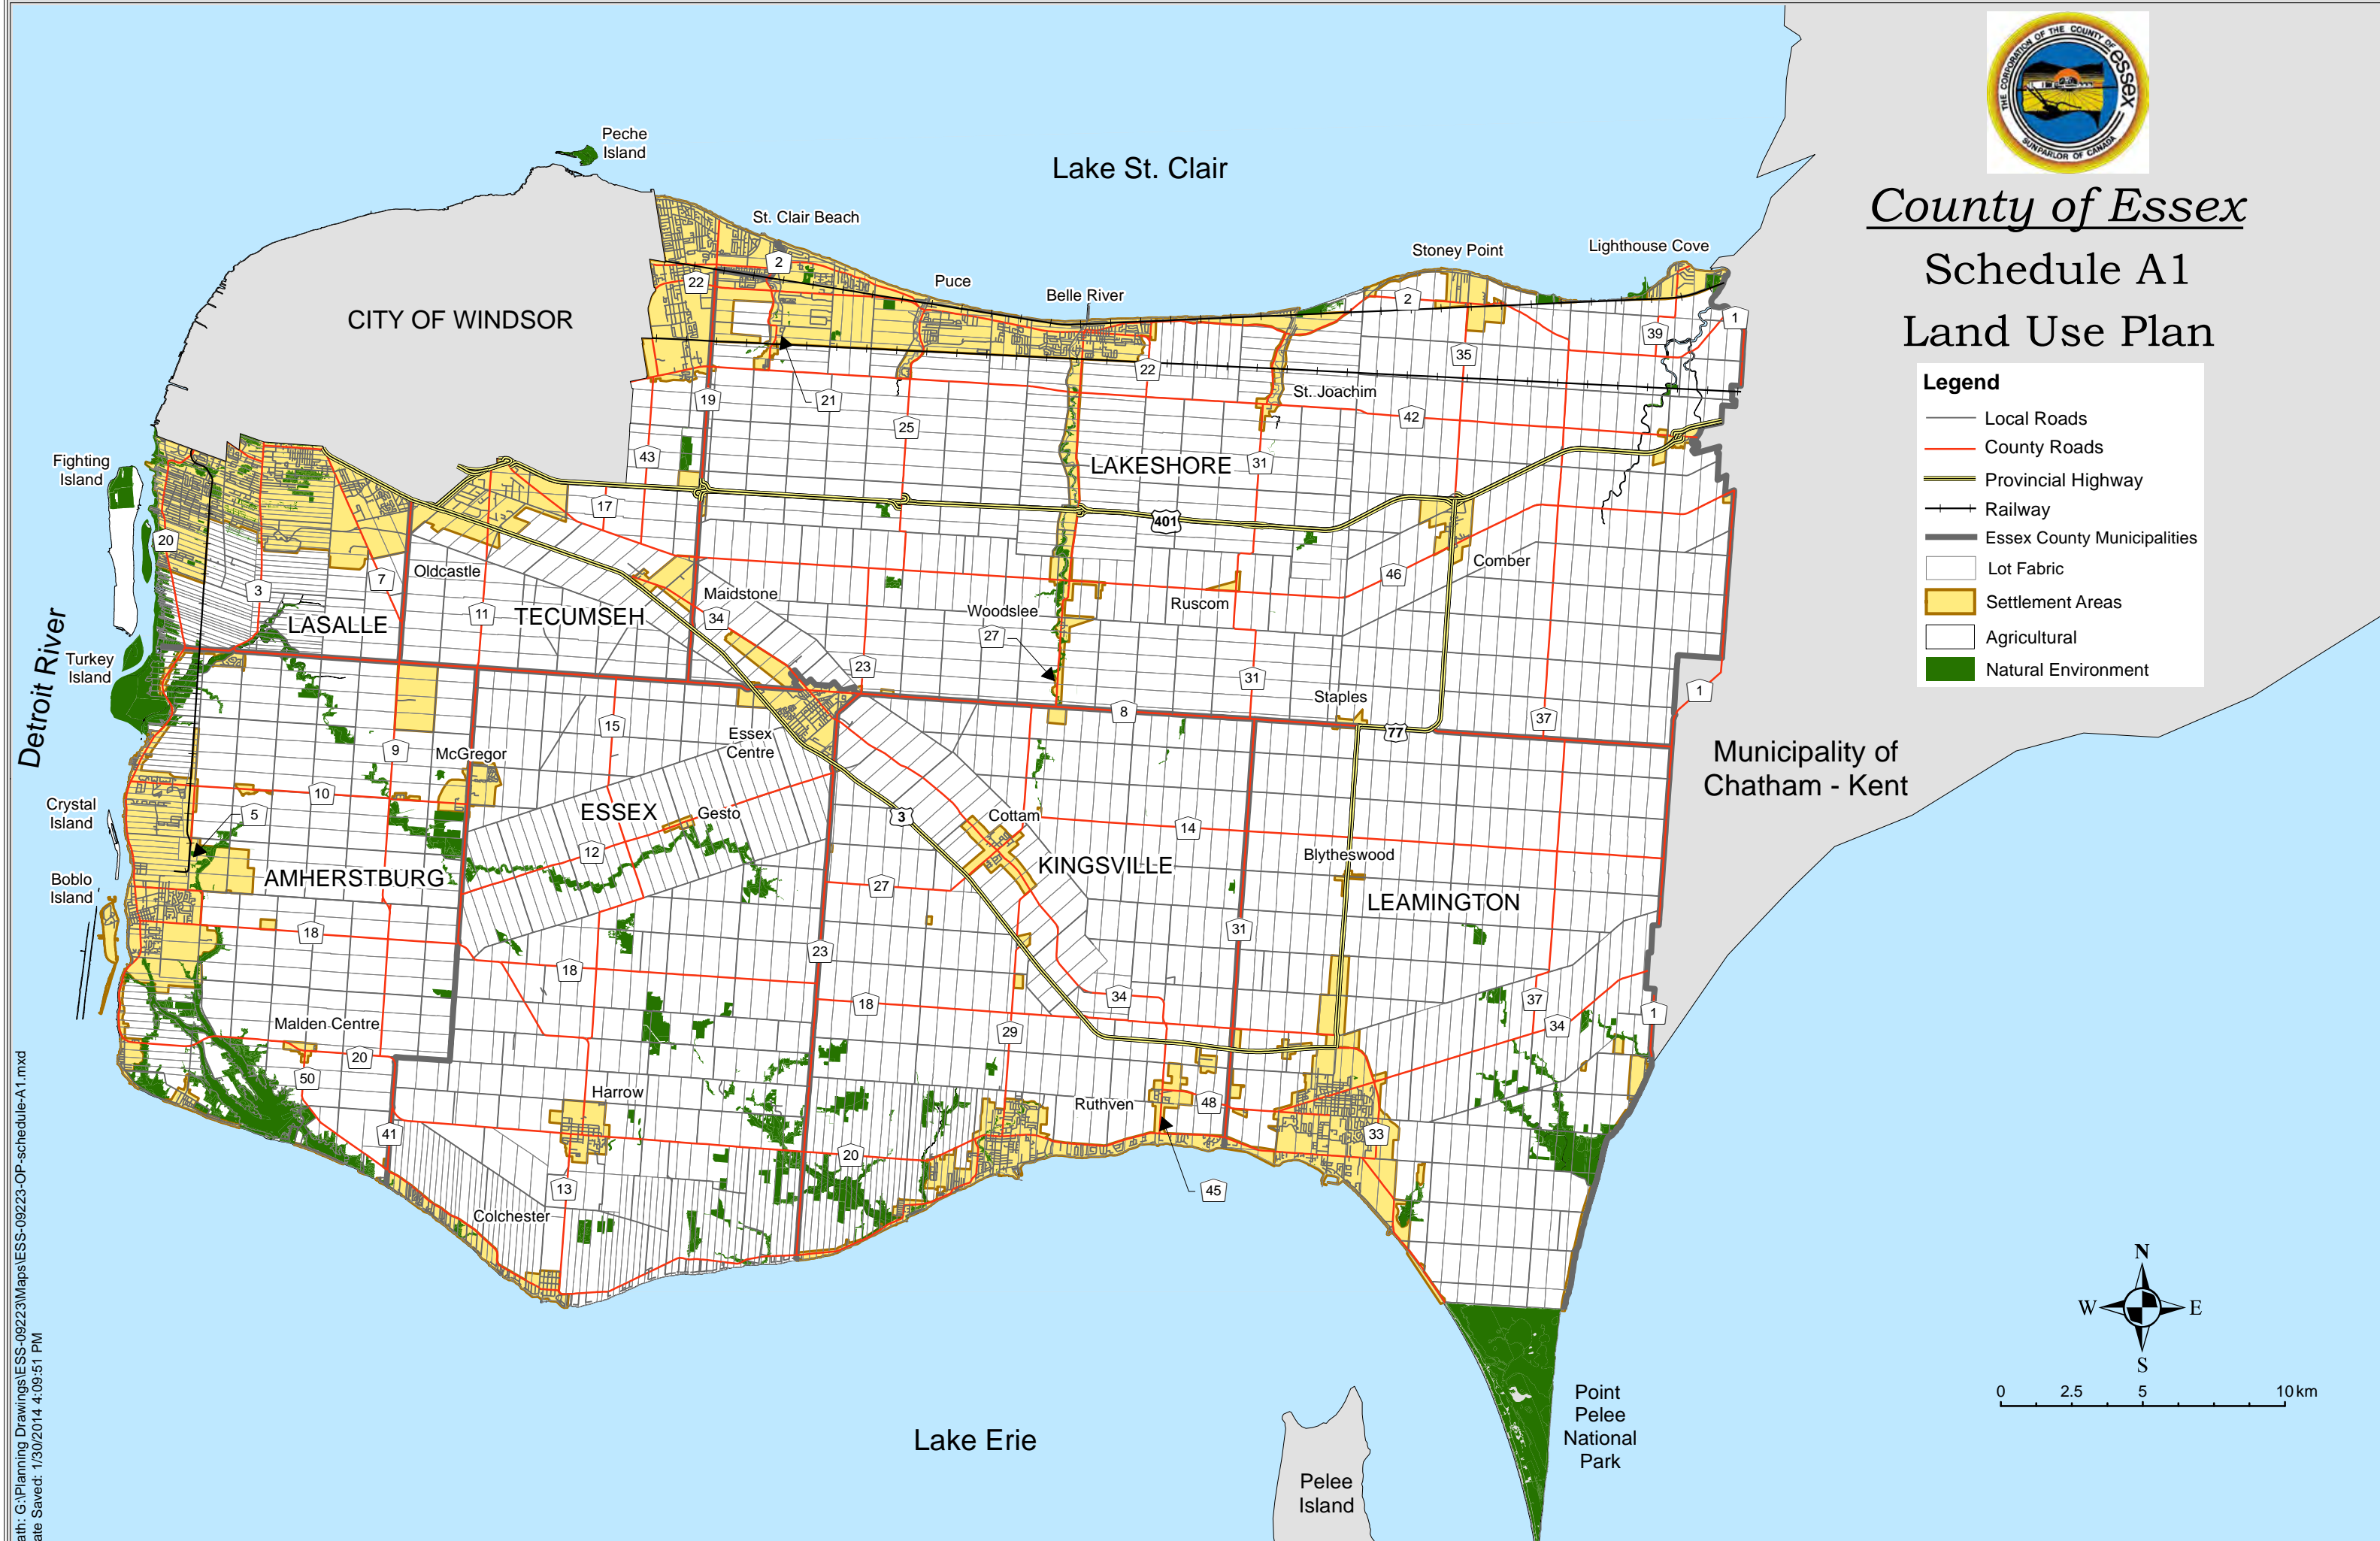

County of Essex

Schedule A1

Land Use Plan

Legend

- Local Roads
- County Roads
- Provincial Highway
- Railway
- Essex County Municipalities
- Lot Fabric
- Settlement Areas
- Agricultural
- Natural Environment

Path: G:\Planning Drawings\ESS-09223\Maps\ESS-09223-OP-schedule-A1.mxd
Date Saved: 1/30/2014 4:09:51 PM